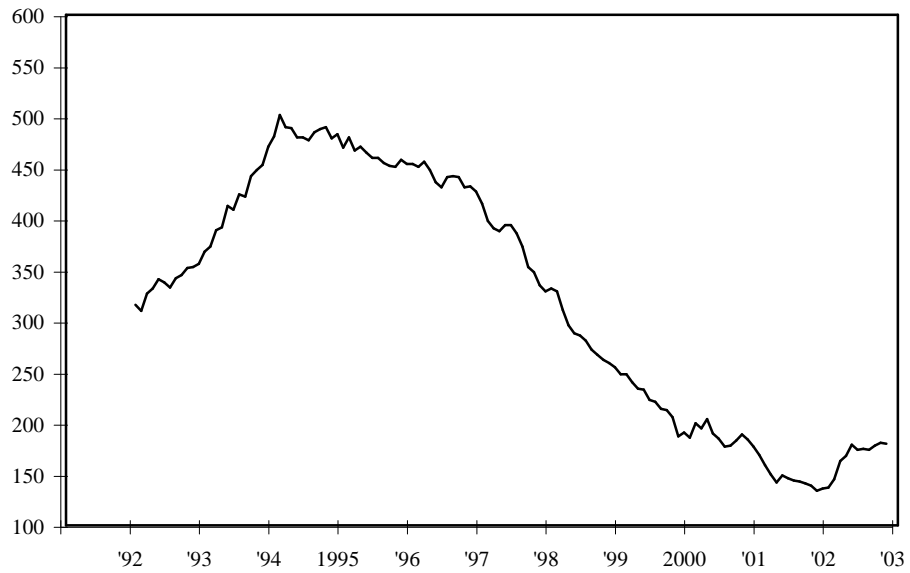

Registered unemployment
seasonally corrected figure
x 1 000

Source: Statistics Netherlands