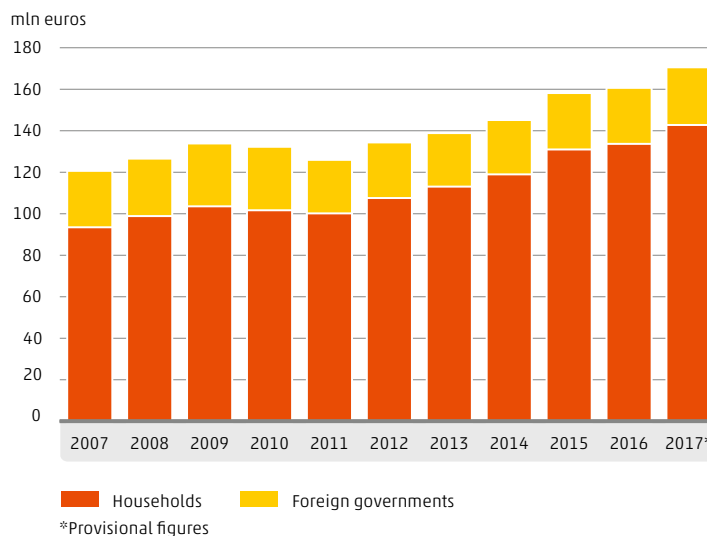

International schools in the Netherlands

Main international school locations, 2018

4 out of 14 schools have their main location in Amsterdam or Amstelveen

Students in primary and secondary education

Countries with international schools in the Netherlands

Students by origin, school year 2017/'18

Influx of new students, school year 2017/'18

1,036 Dutch students in school year 2017/'18

International schools in the Netherlands

Age of teachers in school year 2017/'18

Teachers by gender in 2017

School staff international schools

Expenditures to international schools

36% of the teachers are between ages 45 and 50 in school year 2017/'18

11,000 euro is the average tuition fee for primary education in school year 2017/'18