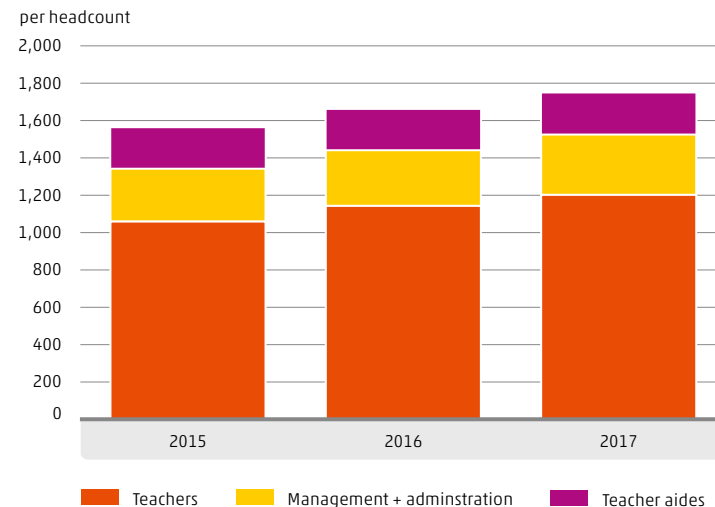

Students by origin, school year 2017/'18

Influx of new students, school year 2017/'18

1,036 Dutch students in school year 2017/'18

International schools in the Netherlands

Age of teachers in school year 2017/'18

Teachers by gender in 2017

School staff international schools

Expenditures to international schools

36% of the teachers are between ages 45 and 50 in school year 2017/'18

11,000 euro is the average tuition fee for primary education in school year 2017/'18