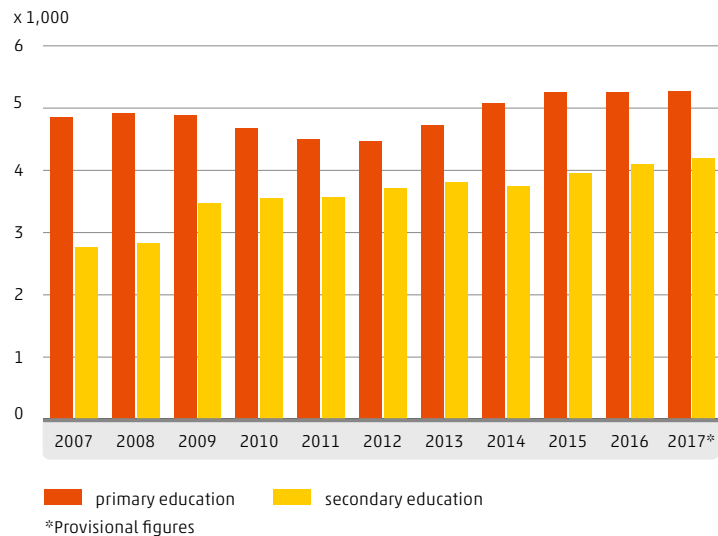

International schools in the Netherlands

Main international school locations, 2018

4 out of 14 schools have their main location in Amsterdam or Amstelveen

Students in primary and secondary education

Countries with international schools in the Netherlands

Students by origin, school year 2017/'18

Influx of new students, school year 2017/'18

1,036 Dutch students in school year 2017/'18

International schools in the Netherlands

Age of teachers in school year 2017/'18

Teachers by gender in 2017

School staff international schools

Expenditures to international schools

36% of the teachers are between ages 45 and 50 in school year 2017/'18

11,000 euro is the average tuition fee for primary education in school year 2017/'18