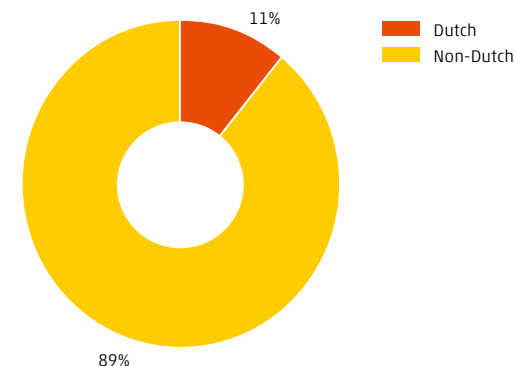

International schools in the Netherlands

Main international school locations, 2018

4 out of 14 schools have their main location in Amsterdam or Amstelveen

Students in primary and secondary education

Countries with international schools in the Netherlands

Students by origin, school year 2017/'18

Influx of new students, school year 2017/'18

1,036 Dutch students in school year 2017/'18

International schools in the Netherlands

Age of teachers in school year 2017/'18