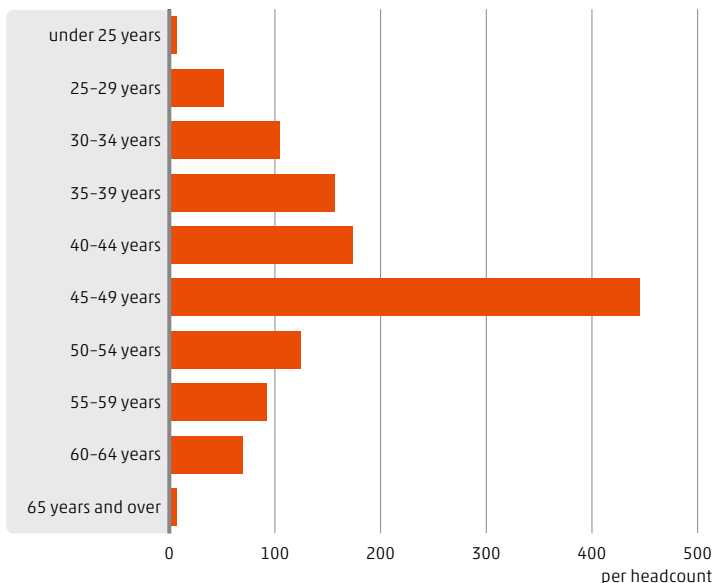

Students by origin, school year 2017/'18

Influx of new students, school year 2017/'18

1,036 Dutch students in school year 2017/'18

International schools in the Netherlands

Age of teachers in school year 2017/'18

Teachers by gender in 2017

School staff international schools

Expenditures to international schools

36% of the teachers are between ages 45 and 50 in school year 2017/'18

11,000 euro is the average tuition fee for primary education in school year 2017/'18