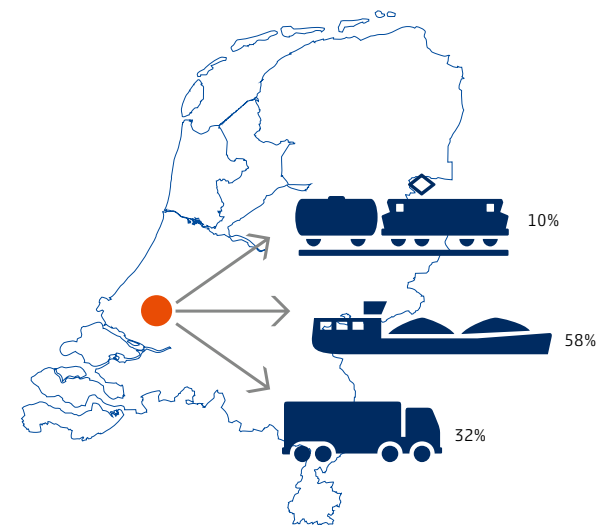

Fact sheet

Port of Rotterdam

2015

Flow of goods to and from Rotterdam

4 million tonnes fruits and vegetables imported

437 million tonnes of goods in annual throughput

9% increase in liquid bulk

41 thousand jobs in transport and storage sector Rotterdam region

Types of vessels in Rotterdam Port

206 ultra-large container ships

Transport of goods from Rijnmond region to hinterland, 2014

Source: Statistics Netherlands, Port of Rotterdam
 Figures on 2015 compared to 2014