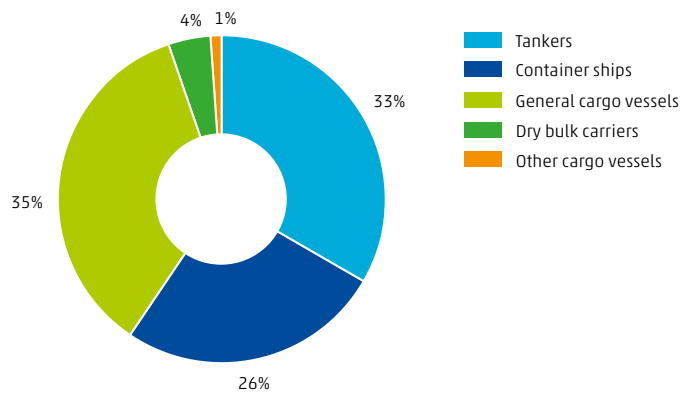

Fact sheet

Port of Rotterdam

2015

Flow of goods to and from Rotterdam

4 million tonnes fruits and vegetables imported

437 million tonnes of goods in annual throughput

9% increase in liquid bulk

41 thousand jobs in transport and storage sector Rotterdam region

Types of vessels in Rotterdam Port

206 ultra-large container ships

Transport of goods from Rijnmond region to hinterland, 2014

Source: Statistics Netherlands, Port of Rotterdam
 Figures on 2015 compared to 2014