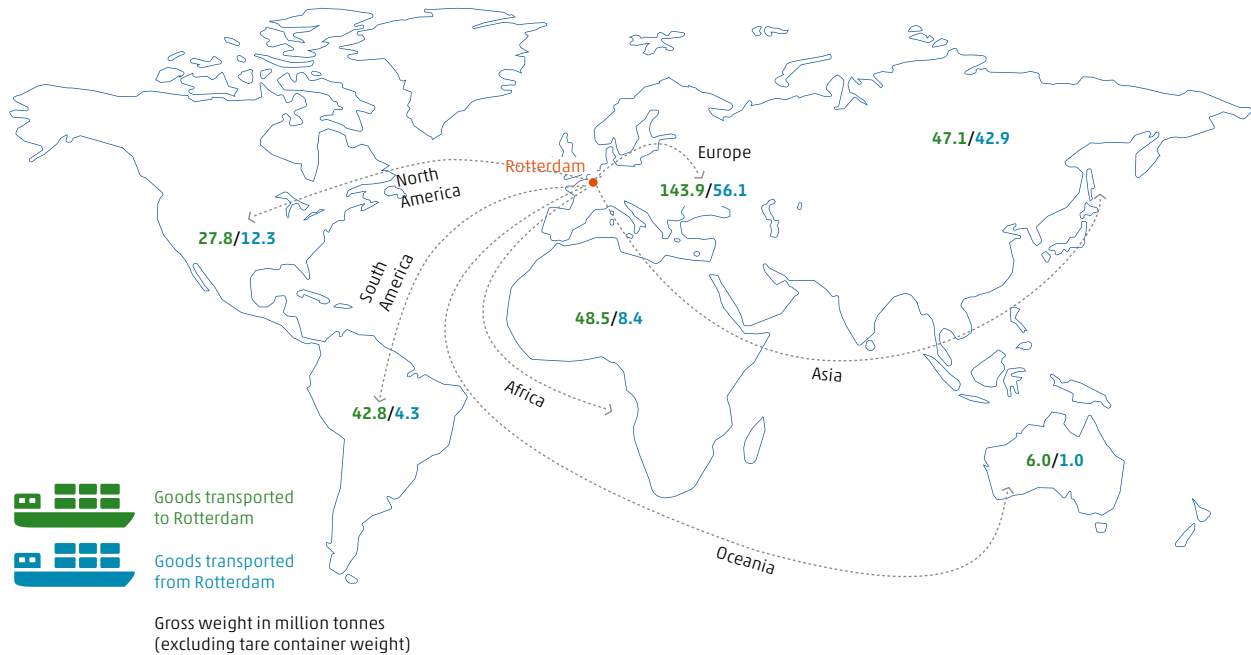

Fact sheet

Port of Rotterdam

2015

Flow of goods to and from Rotterdam

4 million tonnes fruits and vegetables imported

437 million tonnes of goods in annual throughput

9% increase in liquid bulk

41 thousand jobs in transport and storage sector Rotterdam region

Types of vessels in Rotterdam Port

206 ultra-large container ships

Transport of goods from Rijnmond region to hinterland, 2014

Source: Statistics Netherlands, Port of Rotterdam
 Figures on 2015 compared to 2014